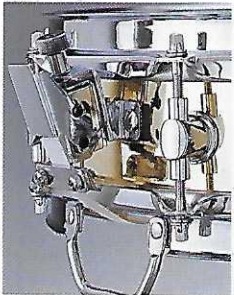

THE
WORLD
BEAT

MAPEX[®]

CAJAS caisses claires Rullante

SNARE DRUMS

Piccolo snare strainer—one-point contact lug

Throw-off snare strainer

"Freedom" high tension lugs—throw-off strainer

Power Hoop

Die-Cast hoop

Adjustable butt

3 1/2

PICCOLO

*S435-14"
S335-13"

MS435-14"
*MS335-13"

B335-13"

B435-14"