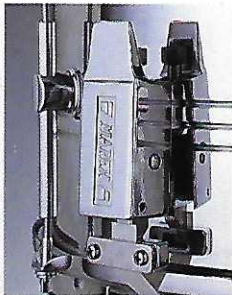

THE
WORLD
BEAT

MAPEX[®]

CAJAS caisses claires Rullante

SNARE DRUMS

Piccolo snare strainer—one-point contact lug

Throw-off snare strainer

"Freedom" high tension lugs—throw-off strainer

Power Hoop

Die-Cast hoop

Adjustable butt

3 1/2

PICCOLO

*S435-14"
S335-13"

MS435-14"
*MS335-13"

B335-13"

B435-14"