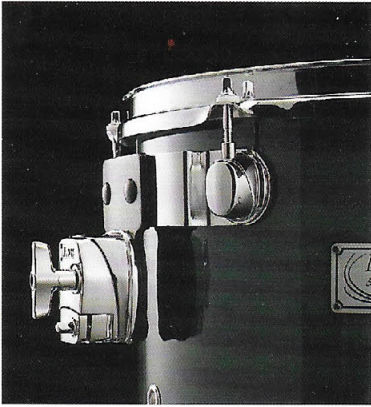

I. ISOLATED

T. TOM

S. SYSTEM

I.T.S. Tom Mount

More pure shell resonance on mounted toms!
By moving the metal hardware off the shell, the Isolated Tom System provides superior drum vibration and tone. Each **I.T.S.** mount connects from lug node to lug node on all toms.