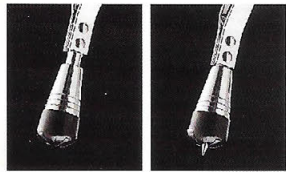

Hi-Hat Stands

Pedals

H700

H700L

H500S

P800

P700