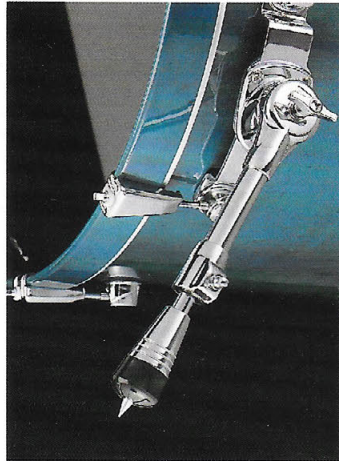

I.T.S. Spur Mount

Increased bass drum boom!
The isolated spur mount lets the bass drum shell vibrate longer and sound louder.

I.T.S. Floor Tom Bracket

Exclusive hex shaped locking system and unique memory lock provide durability and stability.