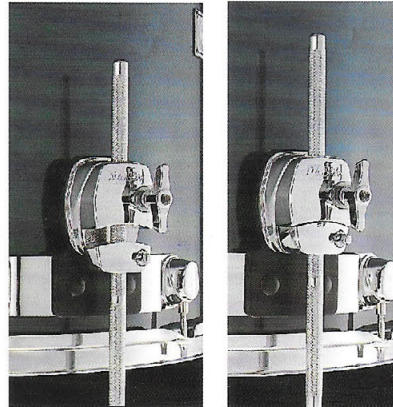

I. ISOLATED

T. TOM

S. SYSTEM

I.T.S. Tom Mount

More pure shell resonance on mounted toms!
By moving the metal hardware off the shell, the Isolated Tom System provides superior drum vibration and tone. Each **I.T.S.** mount connects from lug node to lug node on all toms.

I.T.S. Spur Mount

Increased bass drum boom!
The isolated spur mount lets the bass drum shell vibrate longer and sound louder.

I.T.S. Floor Tom Bracket

Exclusive hex shaped locking system and unique memory lock provide durability and stability.

Shock Mounted Floor Tom Legs

Floor toms float like mounted toms. Legs are spring loaded so shell vibration doesn't bottom out.

Saturn Philadelphia Series SP50S in Matte Natural with HP350 Hardware Pack

Whether it's straight ahead jazz or hard driving bop, the Saturn "Philly" Series, is designed specifically to meet the needs of modern jazz drummers. The SP50S shell kit features smaller traditional jazz sizes including 20 x 14 bass drum, 14 x 14 floor tom, 12 x 8 and 10 x 8 mounted toms, and a matching 14 x 5" Maple snare drum. All shells are finished in Matte Natural. Match the SP50S shell pack with a 300, 500 or 700 series hardware pack, depending on your cymbal and pedal needs.

(Saturn Philadelphia SP50S is available only in the above sizes, configuration and color)