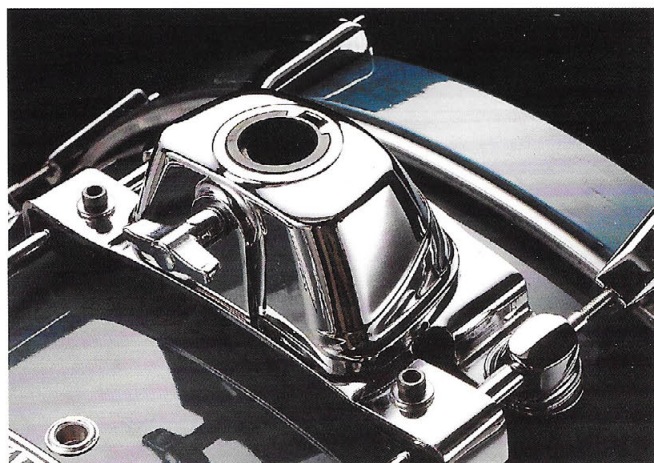

## **I.T.S. Tom Holder Base Mount**

No tom mount hole drilled into your bass drum means increased bass drum volume! Saturn Pro's new isolated tom holder base mount connects from lug node to lug node on the bass drum. The tom holder fits into the base without touching the bass drum shell.