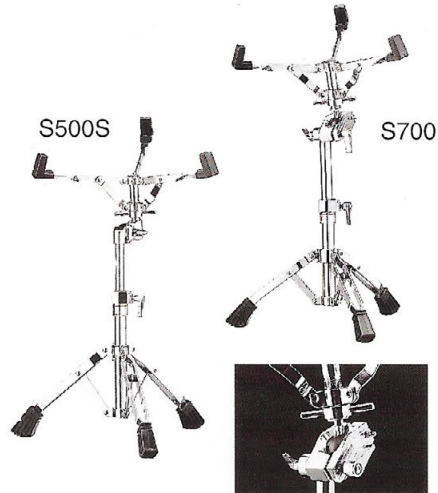

## **I.T.S. Tom Holder Base Mount**

No tom mount hole drilled into your bass drum means increased bass drum volume! Saturn Pro's new isolated tom holder base mount connects from lug node to lug node on the bass drum. The tom holder fits into the base without touching the bass drum shell.

Saturn Pro Custom Setup  
Shown in TRANSPARENT DIAMOND BLUE

Saturn Pro Custom Setup Shown in SUN BURST

**Cymbal Stands**

**Snare Stands**

**Tom Stand**

C700

C500S

S500S

S700

TS720

**Hi-Hat Stands**

**Pedals**

H700

H700L

H500S

P800