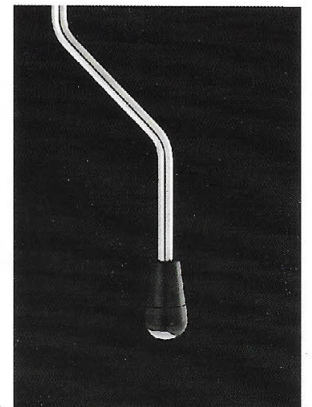

Shock Mounted Floor Tom Legs

Floor toms float like mounted toms. Legs are spring loaded so shell vibration doesn't bottom out.