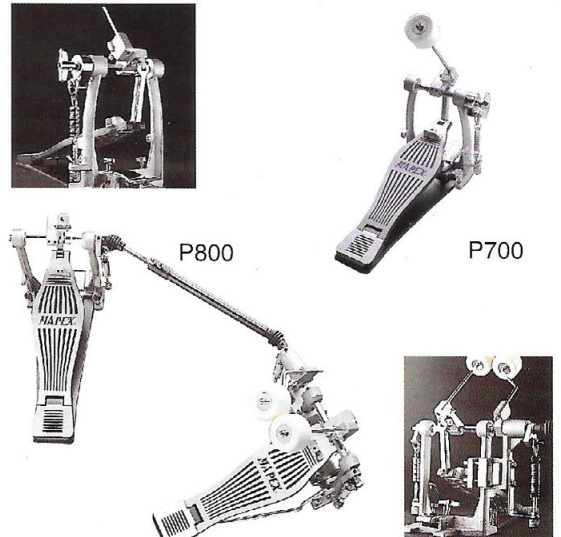

Hi-Hat Stands

Pedals

H700

H700L

H500S

P800

P700