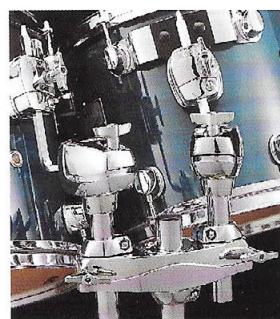

## **I.T.S. Tom Holder Base Mount**

No tom mount hole drilled into your bass drum means increased bass drum volume! Saturn Pro's new isolated tom holder base mount connects from lug node to lug node on the bass drum. The tom holder fits into the base without touching the bass drum shell.