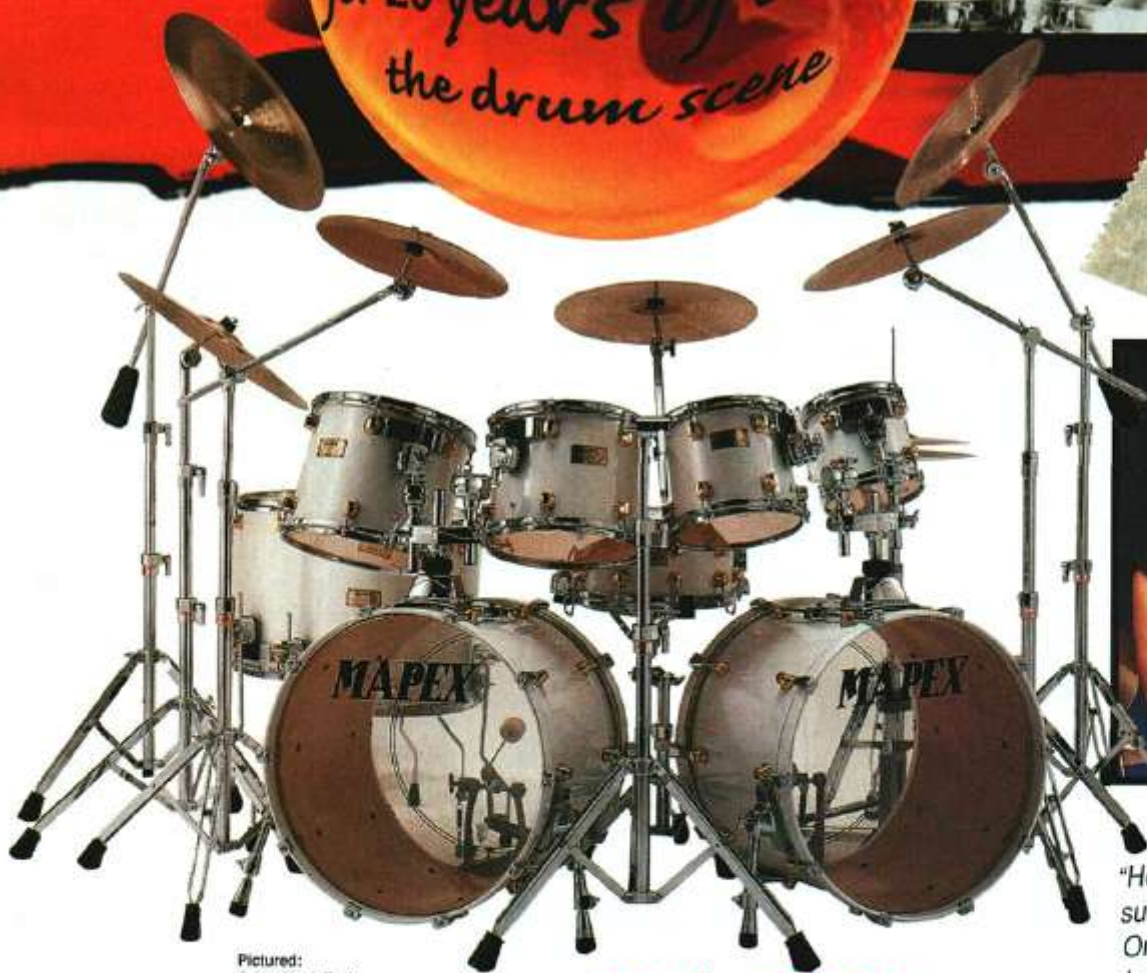

Carmine Appice  
Circa 1977

*Congratulations*

**MODERN  
DRUMMER**

*for 20 years of covering  
the drum scene*

Carmine  
Today

Pictured:  
Orion MapleTech  
Traditional Maple  
in Fine Pearl White

"He keeps telling us he  
sure wishes he had his  
Orion MapleTech setup  
back when Modern  
Drummer started."