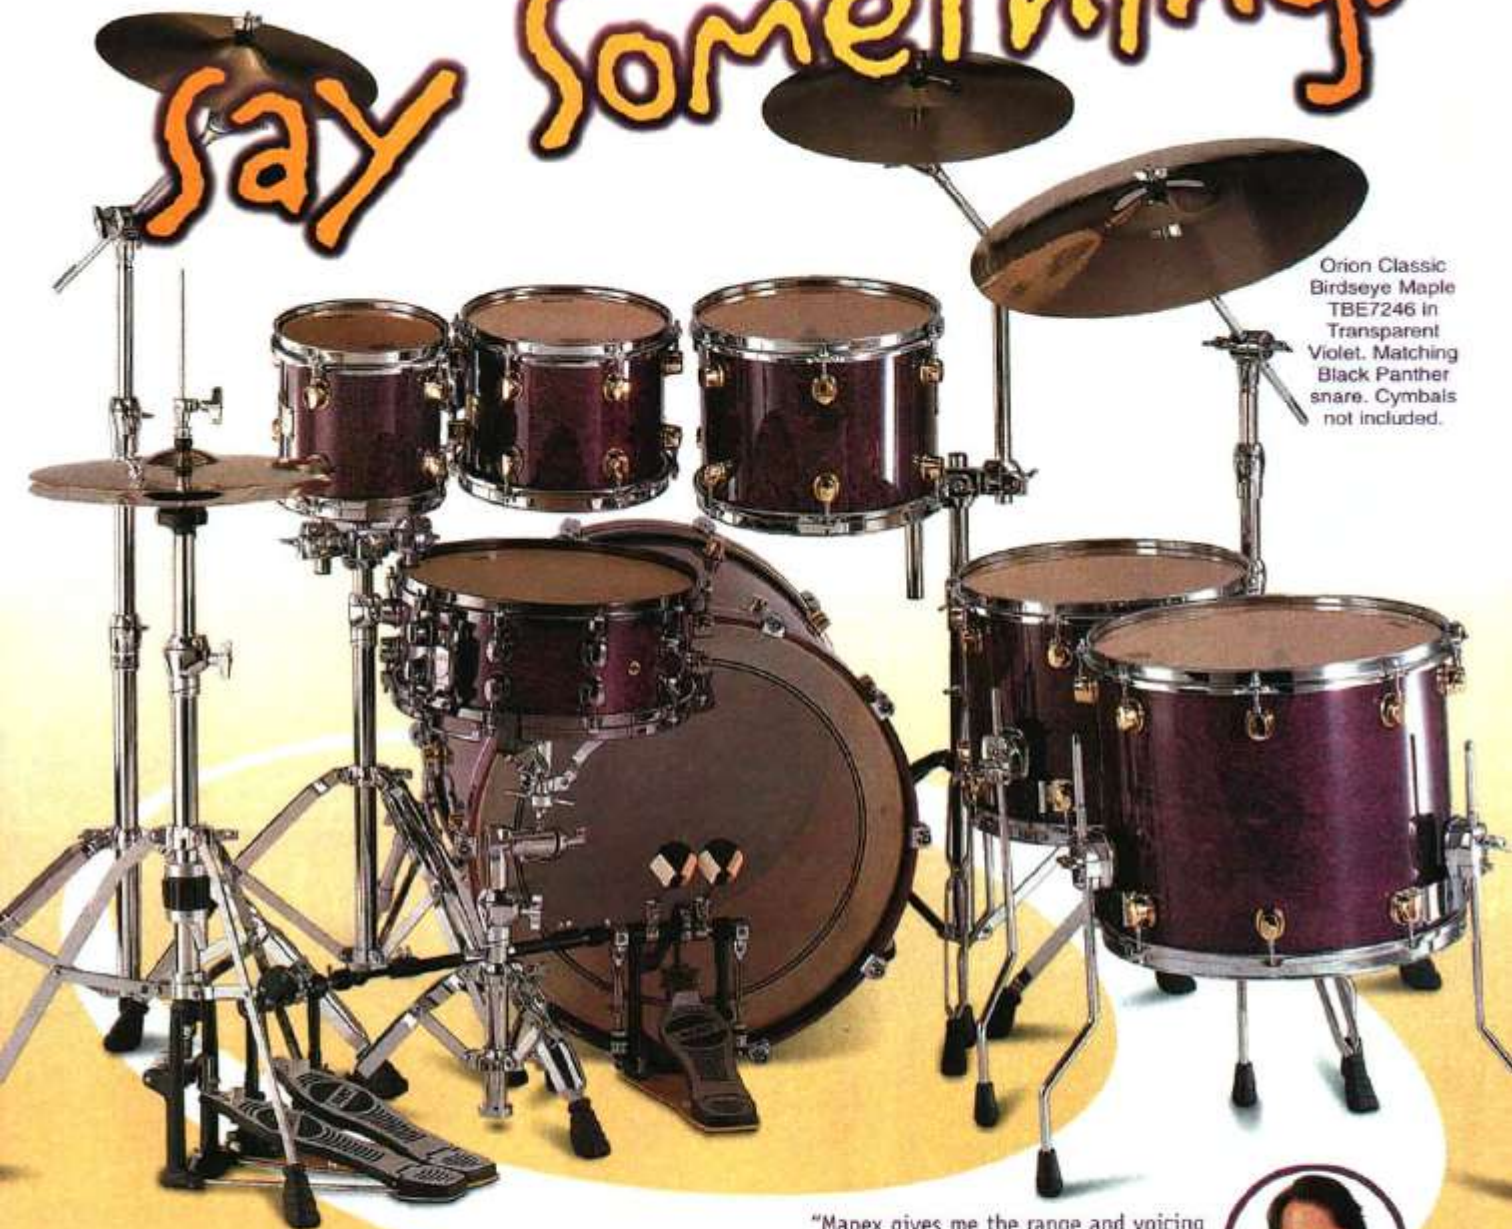

Drums that say something!

Orion Classic
Birdseye Maple
TBE7246 in
Transparent
Violet. Matching
Black Panther
snare. Cymbals
not included.

Drums have been a source of communication for thousands of years and still are the most powerful communicator in music. That is why much of the R&D at Mapex can be summed up in one word. . . Voices.

Just like a singing group, a good drum kit must have distinct voices and textures. Drums must also speak different languages and rhythmically get feelings across that move individual listeners or large audiences. Our design team works closely with Mapex artists to create drums that speak clearer and translate ideas better than any other drums made today. The results can be seen in this Orion Classic Series set. It has thinner, ultra-resonant all maple shells with precise bearing edges plus the exclusive I.T.S. isolated tom mount system. Available in a choice of shell dimensions that offer a

"Mapex gives me the range and voicing I need to back up a diversity of artists from Joe Sample to Steve Winwood."

Walfredo Reyes Jr.

wider range of voicing. Orion drums project without the muffling effect thick plies and evasive hardware often cause. Orion's elegant hand rubbed finish in an array of dramatic colors and gold plated lugs also speaks for Mapex quality as does its Performing Artist Series pedals and stands with precision adjustment and smoother quieter action.