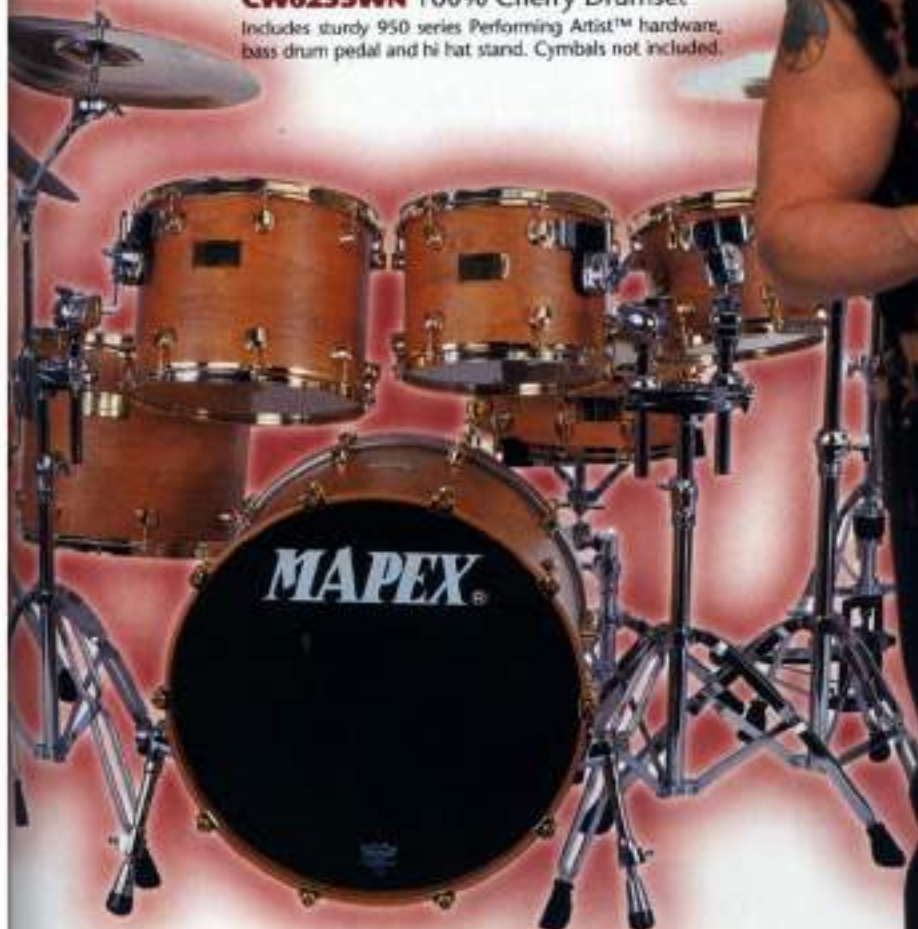

# "Why take my word for it? Decide for yourself"

## **MAPEX. Deep Forest Project**

The only way you'll ever know if the Deep Forest is the finest drumset made is to play one for yourself. We can tell you about the **handcrafted 100% Cherry set with unequalled projection and optimal sensitivity**, and the **rich deep voice of the 100% Walnut drum set**, but your ears are the only endorsement that matters. Play a Deep Forest set today and you'll know why they're the best sounding drums made.

### **CW6255WN 100% Cherry Drumset**

Includes sturdy 950 series Performing Artist™ hardware, bass drum pedal and hi hat stand. Cymbals not included.

**Mark Schulman**  
Cher

Get behind a Deep Forest at your local authorized MAPEX dealer.