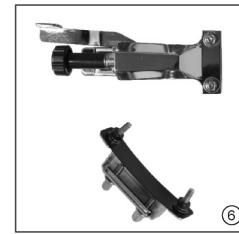

MPX Birch Series

Snare

MPX Maple Series

Snare

MPX Birch Series Snare

MPX Maple Series Snare