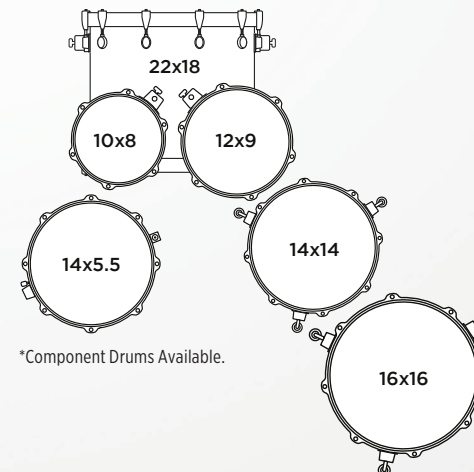

*Component Drums Available.