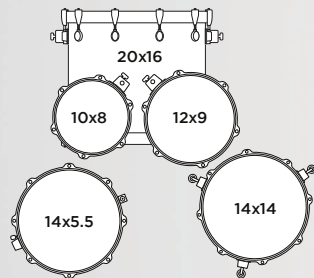

CONFIGURATIONS

What's Your Setup?

The Armory Series offers a variety of configurations designed to fit diverse musical applications. Whether the preference is fast and focused or big and booming, every drummer can find a setup to suit their style.

504S Fusion Shell Pack

The Armory Series "Fusion" Shell Pack is a mix of smaller sizes and are equally suited for the performing drummer needing a highly portable, great sounding kit, or the Jazz drummer needing some versatility.

*Component Drums Available.