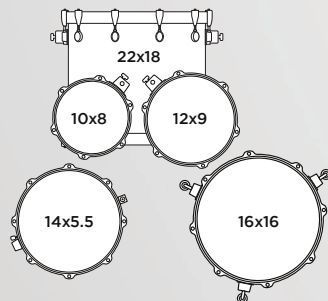

529S Rock Shell Pack

The Armory Series "Rock" Shell Pack features sizes that can span a wide range of playing styles, offering a blend of power and versatility well-suited for the drummer needing an all-around, great sounding kit.

*Component Drums Available.