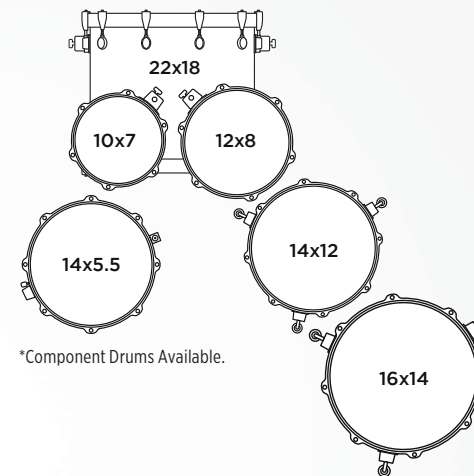

628SF Studioease Shell Pack (Short Toms)

The Armory Series "Studioease" Shell Pack includes short depth rack and floor toms that can span a wide range of playing styles. The shorter depths quicken the stick response and are easier to tune higher without sacrificing body or power. They're well-suited for the drummer needing a great kit for all music genres.

*Component Drums Available.