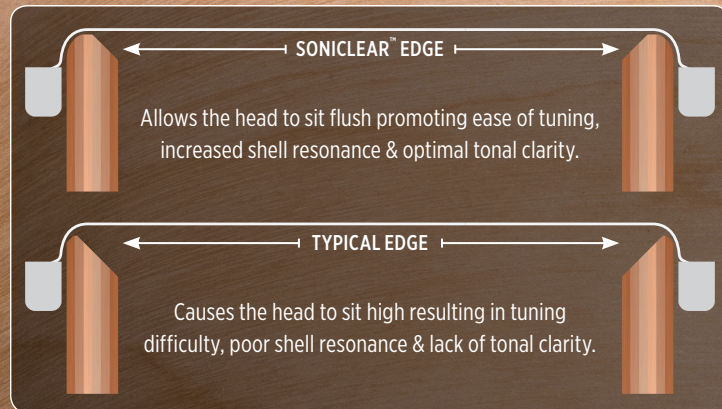

The **SONIClear™ Bearing Edge** is standard on all Armory shells and allows the drumhead to sit flatter and make better contact with the shell. The result is a stronger and deeper fundamental pitch, effortless and consistent tuning, and a significantly expanded tuning range. For the serious player, the increased head to edge contact increases shell vibration, allowing the sonic nuances of the Hybrid shell to stand out.

SUSTAIN

Because the drumhead sits flat on the SONIClear™ Edge, the tension applied during tuning is more balanced and stress-free. This allows the drumhead to vibrate freely and fully.

Waveform Comparison Example: The green waveform is a recording of a drum with the SONIClear™ edge. The dark grey waveform is a drum with a typical edge. The size of the SONIClear™ waveform indicates a lower and stronger fundamental pitch while the length indicates a longer sustain compared to a typical edge.