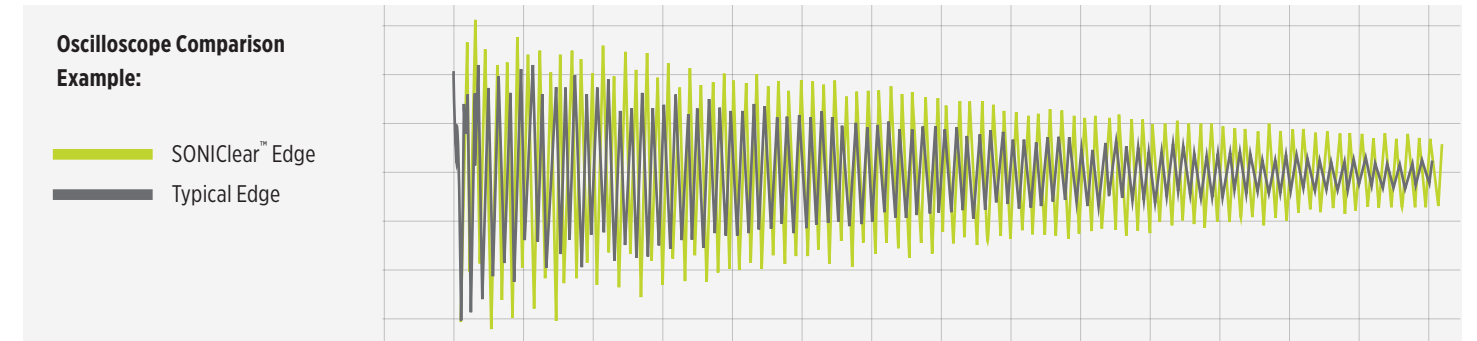

The **SONIClear™ Bearing Edge** is standard on all Armory shells and allows the drumhead to sit flatter and make better contact with the shell. The result is a stronger and deeper fundamental pitch, effortless and consistent tuning, and a significantly expanded tuning range. For the serious player, the increased head to edge contact increases shell vibration, allowing the sonic nuances of the Hybrid shell to stand out.

SONICLEAR™ EDGE AUDIO TEST SESSIONS

SOUND

The increased drumhead to shell contact achieved by the SONIClear™ Edge enhances shell vibration, resulting in the "biggest" sound possible from the drum.

Oscilloscope Example: The green waveform is a recording of a drum with the SONIClear™ edge. The dark grey waveform is a drum with a typical edge. Tuned to the same pitch and recorded identically, it's clear that the drum with the SONIClear™ Edge produces a much larger waveform from the initial strike through the full sustain of the note.

SUSTAIN

Because the drumhead sits flat on the SONIClear™ Edge, the tension applied during tuning is more balanced and stress-free. This allows the drumhead to vibrate freely and fully.

Waveform Comparison Example: The green waveform is a recording of a drum with the SONIClear™ edge. The dark grey waveform is a drum with a typical edge. The size of the SONIClear™ waveform indicates a lower and stronger fundamental pitch while the length indicates a longer sustain compared to a typical edge.