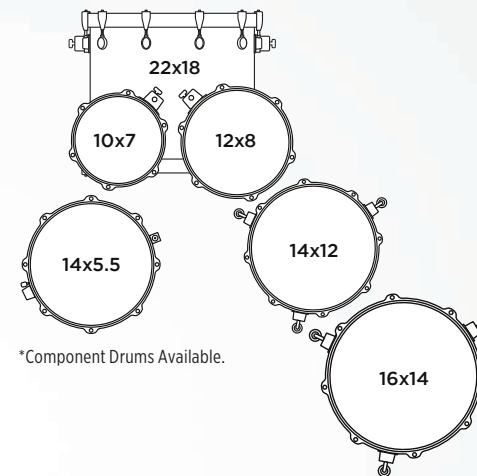

628SF Studioease Shell Pack (Short Toms)

The Armory Series "Studioease" Shell Pack includes short depth rack and floor toms that can span a wide range of playing styles. The shorter depths quicken the stick response and are easier to tune higher without sacrificing body or power. They're well-suited for the drummer needing a great kit for all music genres.

*Component Drums Available.