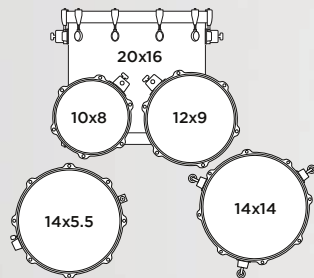

CONFIGURATIONS

What's Your Setup?

The Armory Series offers a variety of configurations designed to fit diverse musical applications. Whether the preference is fast and focused or big and booming, every drummer can find a setup to suit their style.

504S Fusion Shell Pack

The Armory Series "Fusion" Shell Pack is a mix of smaller sizes and are equally suited for the performing drummer needing a highly portable, great sounding kit, or the Jazz drummer needing some versatility.

*Component Drums Available.