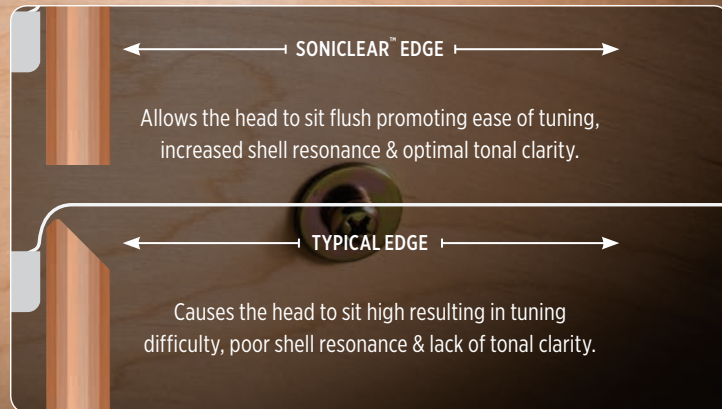

10 Redwood Burst

12 Emerald Burst

14 Black Dawn

16 Purple Haze

18 Ultramarine

20 Desert Dune

22 Armory Snares

24 Armory Hardware

SONICLEAR™

BEARING EDGE (patent pending)

The **SONIClear™ Bearing Edge** is standard on all Armory shells and allows the drumhead to sit flatter and make better contact with the shell. The result is a stronger and deeper fundamental pitch, effortless and consistent tuning, and a significantly expanded tuning range. For the serious player, the increased head to edge contact increases shell vibration, allowing the sonic nuances of the Hybrid shell to stand out.

SUSTAIN

Because the drumhead sits flat on the SONIClear™ Edge, the tension applied during tuning is more balanced and stress-free. This allows the drumhead to vibrate freely and fully.

Waveform Comparison Example: The green waveform is a recording of a drum with the SONIClear™ edge. The dark grey waveform is a drum with a typical edge. The size of the SONIClear™ waveform indicates a lower and stronger fundamental pitch while the length indicates a longer sustain compared to a typical edge.