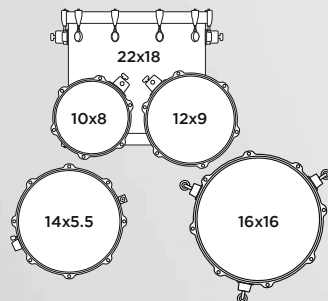

529S Rock Shell Pack

The Armory Series "Rock" Shell Pack features sizes that can span a wide range of playing styles, offering a blend of power and versatility well-suited for the drummer needing an all around, great sounding kit.

*Component Drums Available.