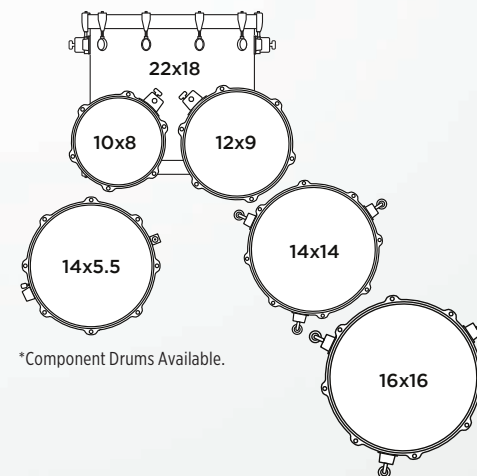

*Component Drums Available.