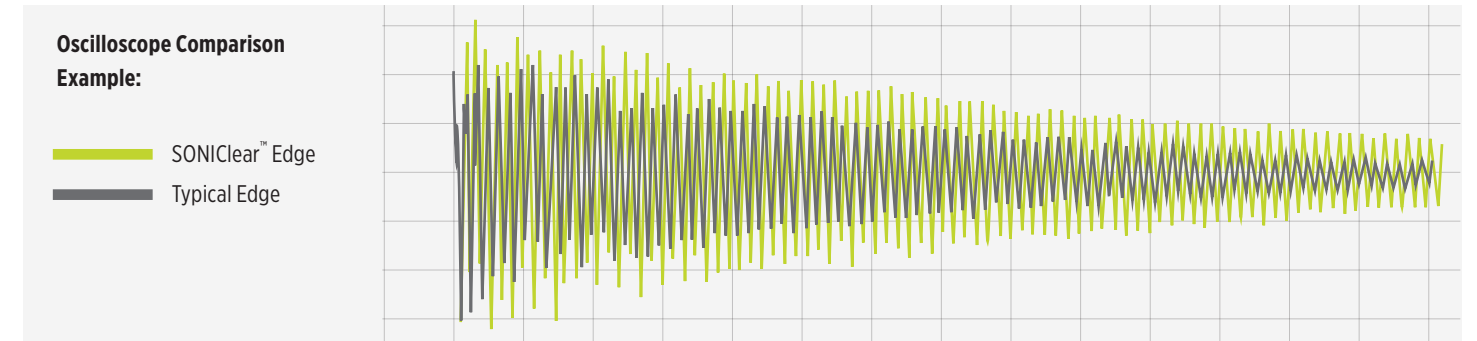

SONICLEAR™

BEARING EDGE (patent pending)

The **SONIClear™ Bearing Edge** is standard on all Armory shells and allows the drumhead to sit flatter and make better contact with the shell. The result is a stronger and deeper fundamental pitch, effortless and consistent tuning, and a significantly expanded tuning range. For the serious player, the increased head to edge contact increases shell vibration, allowing the sonic nuances of the Hybrid shell to stand out.

SONICLEAR™ EDGE AUDIO TEST SESSIONS

SOUND

The increased drumhead to shell contact achieved by the SONIClear™ Edge enhances shell vibration, resulting in the "biggest" sound possible from the drum.

Oscilloscope Example: The green waveform is a recording of a drum with the SONIClear™ edge. The dark grey waveform is a drum with a typical edge. Tuned to the same pitch and recorded identically, it's clear that the drum with the SONIClear™ Edge produces a much larger waveform from the initial strike through the full sustain of the note.

SUSTAIN

Because the drumhead sits flat on the SONIClear™ Edge, the tension applied during tuning is more balanced and stress-free. This allows the drumhead to vibrate freely and fully.

Waveform Comparison Example: The green waveform is a recording of a drum with the SONIClear™ edge. The dark grey waveform is a drum with a typical edge. The size of the SONIClear™ waveform indicates a lower and stronger fundamental pitch while the length indicates a longer sustain compared to a typical edge.